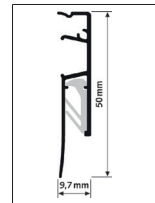

# INFO RAIL

> 80  
< 2<sup>G</sup>  
MM

**10**  
YEAR  
WARRANTY

INFO RAIL				
	05.5 5025	INFO RAIL WHITE	25 cm	INCLUDES FASTENER MATERIAL AND END CAPS
	05.55050	INFO RAIL WHITE	50 cm	INCLUDES FASTENER MATERIAL AND END CAPS
	05.55100	INFO RAIL WHITE	100 cm	INCLUDES FASTENER MATERIAL AND END CAPS
	05.55200	INFO RAIL WHITE	200 cm	INCLUDES FASTENER MATERIAL AND END CAPS
	05.55300	INFO RAIL WHITE	300 cm	INCLUDES FASTENER MATERIAL AND END CAPS
	05.54025	INFO RAIL ALU	25 cm	INCLUDES FASTENER MATERIAL AND END CAPS
	05.54050	INFO RAIL ALU	50 cm	INCLUDES FASTENER MATERIAL AND END CAPS
	05.54100	INFO RAIL ALU	100 cm	INCLUDES FASTENER MATERIAL AND END CAPS
	05.54200	INFO RAIL ALU	200 cm	INCLUDES FASTENER MATERIAL AND END CAPS
	05.54300	INFO RAIL ALU	300 cm	INCLUDES FASTENER MATERIAL AND END CAPS
	05.56100	INFO RAIL BLACK STRUCTURE	100 cm	INCLUDES FASTENER MATERIAL AND END CAPS
	05.56200	INFO RAIL BLACK STRUCTURE	200 cm	INCLUDES FASTENER MATERIAL AND END CAPS
	05.47160	END CAP INFO RAIL WHITE (L&R)		
	05.47150	END CAP INFO RAIL ALU (L&R)		
05.47170	END CAP INFO RAIL BLACK (L&R)			

## **Fácil montaje gracias a los clips**

Info Rail ha sido diseñado para colgar documentos usando un triple mecanismo de sujeción de goma en el riel. Se puede sujetar firmemente al riel desde un papel de 80g. hasta una cartulina de 2 mm.